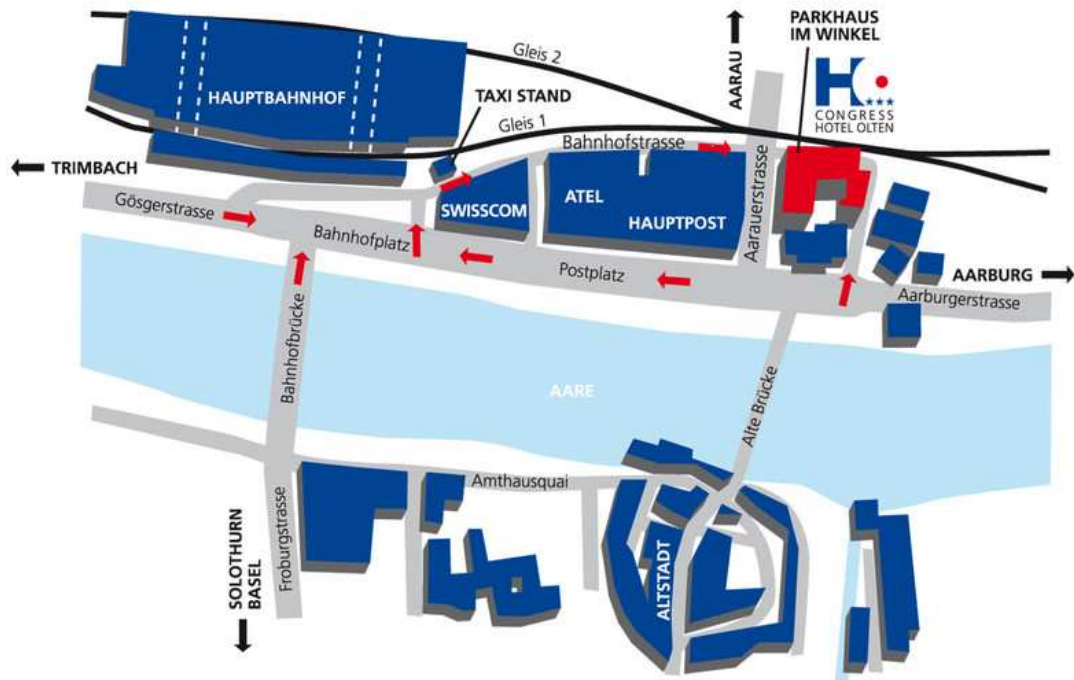

DIRECTIONS TO THE HOTEL

How to get to the hotel...

...by car

Olten is within easy reach of both A1 & A2 motorways. Take the Rothrist exit & follow the signs.

The "im Winkel" car park lies directly below the hotel, with access to the hotel staircase.

...by train

Use the excellent SBB connections.

The hotel is a 3 minute walk from the station. Remain on Platform 1 side and follow the road alongside the tracks until you get to CONGRESS HOTEL OLTEN.